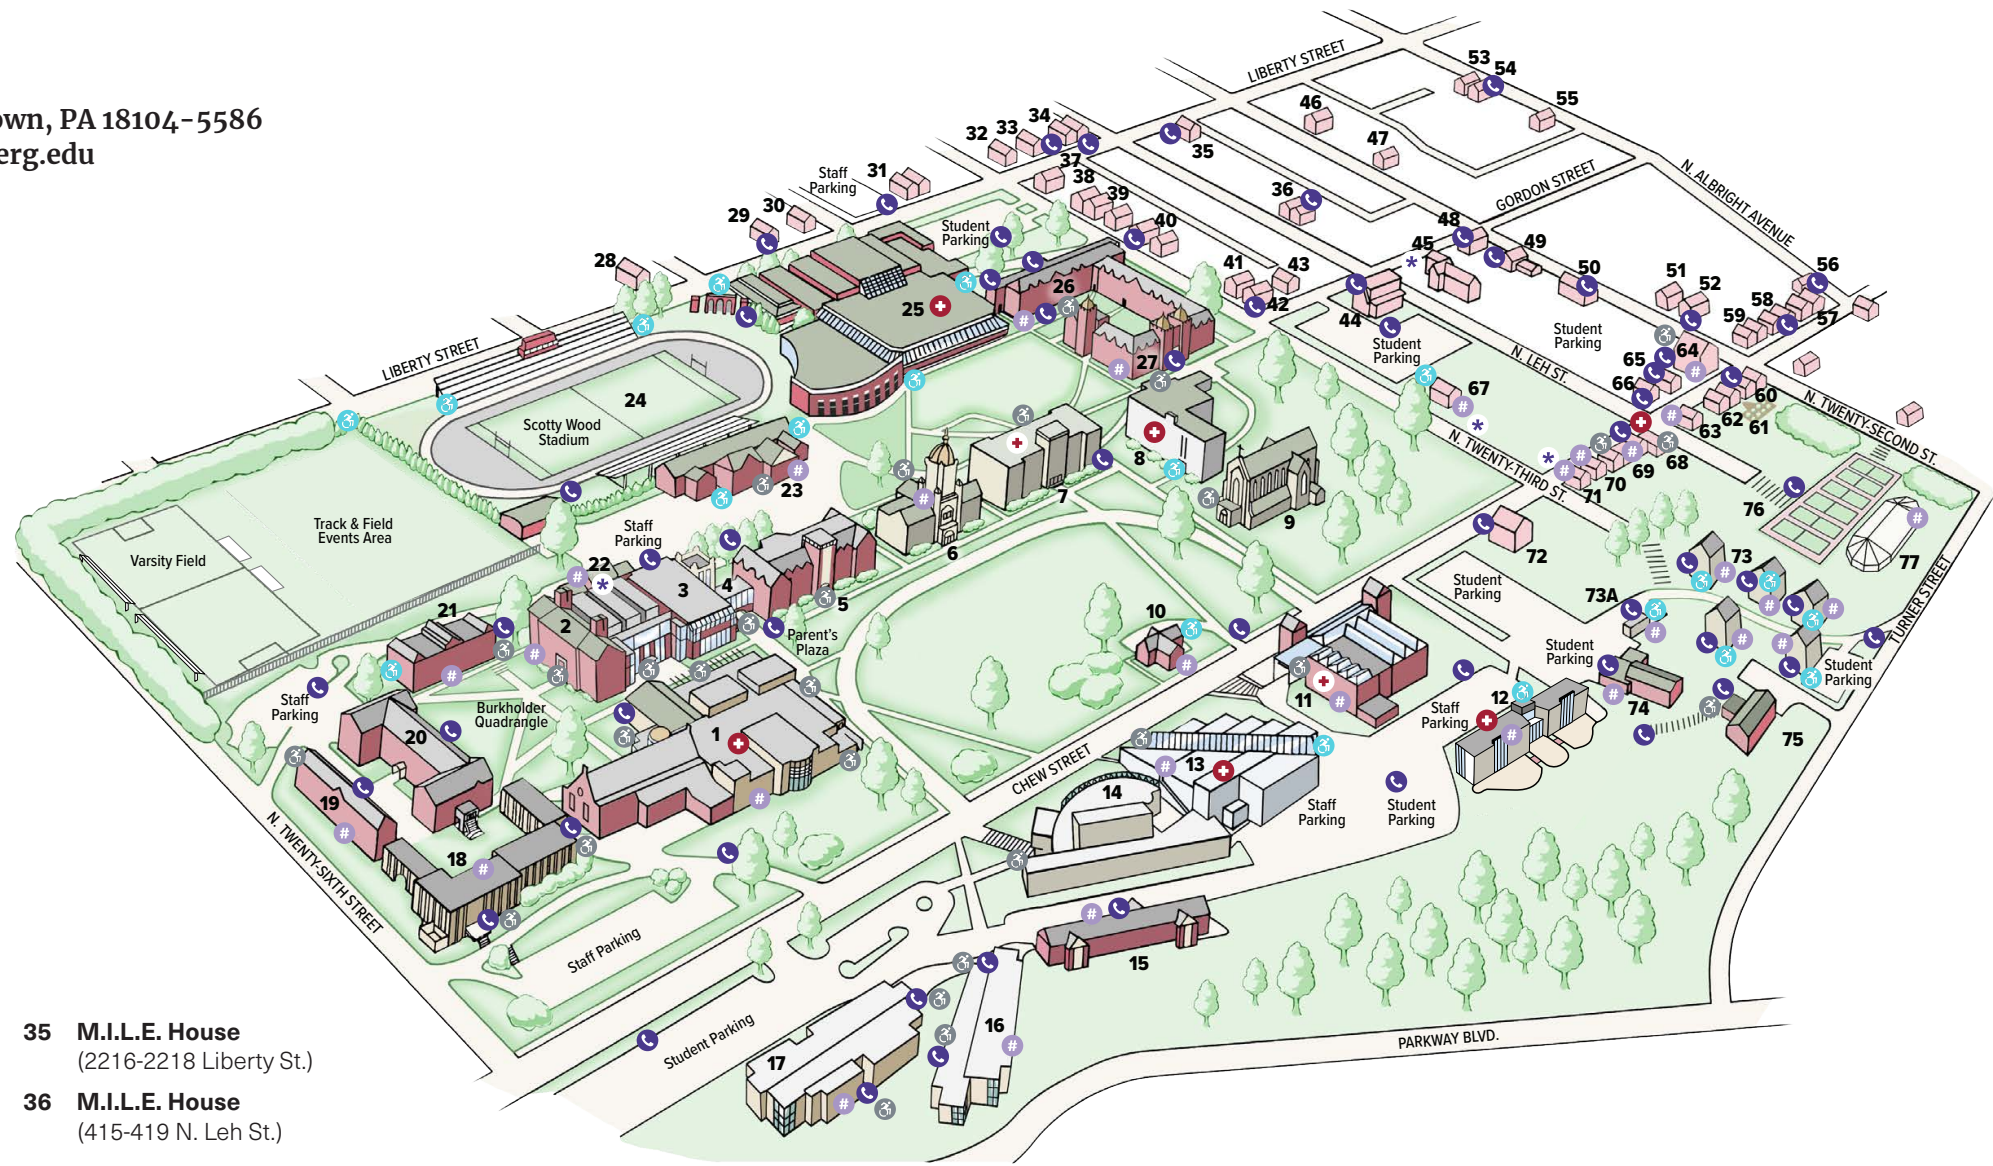

- **21 Kathryn P. Taylor Hall #**
  Student Residence
  Lower Level Classrooms
- **22 Walson Hall * #**
  Film Studies
  MCTV
  Media & Communication
  WMUH
- **23 Services Buildings #**
  Copy Center
  Mail Room
  Plant Operations
- **24 Scotty Wood Stadium/Marino Field**
  Synthetic Field,
  All-Weather Track
- **25 Life Sports Center/Brueckner Wing # +**
  Alumni Pool
  Athletics
  Counseling
  Advancement Services
  Deitrich Field House
  Fitness Center
  Heffer Health Services Suite
  Indoor Track
  Levering Tyson Wing
  Life Sports Center Café
  Memorial Hall (Gymnasium)
  The Muhlenberg Fund
  Pilates Center
  Racquetball Courts
  Wrestling Room
- **26 Martin Luther Hall #**
  Student Residence
  The Underground
- **27 East Hall #**
  Student Residence
- **28 Muhlenberg Independent Living Experience (M.I.L.E. House)**
  (2411 Liberty St.)
- **29 Catholic Chaplaincy (Newman Center)**
  (2339-2343 Liberty St.)
- **30 M.I.L.E. House**
  (2333 Liberty St.)
- **31 M.I.L.E. House**
  (2317 Liberty St.)
- **32 M.I.L.E. House**
  (2251 Liberty St.)
- **33 M.I.L.E. House**
  (2245 Liberty St.)
- **34 M.I.L.E. House**
  (2241-2243 Liberty St.)

- **35 M.I.L.E. House**
  (2216-2218 Liberty St.)
- **36 M.I.L.E. House**
  (415-419 N. Lehigh St.)
- **37 M.I.L.E. House**
  (439 N. 23rd St.)
- **38 M.I.L.E. House**
  (435-437 N. 23rd St.)
- **39 M.I.L.E. House**
  (427 N. 23rd St.)
- **40 M.I.L.E. House**
  (423 N. 23rd St.)
- **41 M.I.L.E. House**
  (407-409 N. 23rd St.)
- **42 M.I.L.E. House**
  (2245 Gordon St.)
- **43 M.I.L.E. House**
  (2235 Gordon St.)
- **44 Zeta Beta Tau**
  (2228 Gordon St.)
- **45 President's House ***
  (339 N. Lehigh St.)
- **46 M.I.L.E. House**
  (413-415 N. 22nd St.)
- **47 M.I.L.E. House**
  (409-411 N. 22nd St.)
- **48 Delta Tau Delta**
  (2202 Gordon St.)

- **49 Phi Mu**
  (330 N. 22nd St.)
- **50 Delta Zeta**
  (320 N. 22nd St.)
- **51 M.I.L.E. House**
  (323 N. 22nd St.)
- **52 M.I.L.E. House**
  (319-321 N. 22nd St.)
- **53 M.I.L.E. House**
  (432 N. Albright Ave.)
- **54 M.I.L.E. House**
  (428 N. Albright Ave.)
- **55 M.I.L.E. House**
  (414 N. Albright Ave.)
- **56 Alpha Epsilon Pi**
  (318 N. Albright Ave.)
- **57 M.I.L.E. House**
  (2135-2137 Chew St.)
- **58 M.I.L.E. House**
  (2141-2143 Chew St.)
- **59 M.I.L.E. House**
  (2145-2147 Chew St.)

- **60 M.I.L.E. House**
  (2206-2208 Chew St.)
- **61 Community Garden**
- **62 M.I.L.E. House**
  (2214-2216 Chew St.)
- **63 Office of Communications #**
  (2222 Chew St.)
- **64 Residence Hall #**
  (2201 Chew St.)
- **65 Alpha Chi Omega (Millerheim House)**
  (2221 Chew St.)
- **66 Phi Sigma Sigma (Henrietta House)**
  (2223 Chew St.)
- **67 Hoffman House * #**
  (325 N. 23rd St.)
- **68 Anthropology/Sociology**
  (2230 Chew St.)
- **69 Hillel: The Leffell Center for Jewish Student Life # +**
  (2238 Chew St.)

- **70 Global Education #**
  (2242 Chew St.)
- **71 Multicultural Center * #**
  (2252 Chew St.)
- **72 Alpha Tau Omega**
  (2302 Chew St.)
- **73 The Village #**
  Student Residences
  (2251-2267 Turner St.)
- **73A The Village Laundry & Common Room #**
  (2304 Chew St.)
- **74 Hillside House #**
  Art
- **75 Rehearsal House**
  Music, Theatre and Dance
  Trexler Amphitheatre
  (2309 Turner St.)
- **76 Kern Field Courts**
- **77 Studio 22 #**

- Denotes Emergency Phone Location
- Wheelchair Accessible Doors
- Automatic Doors & Wheelchair Accessible Doors
- First Floor Access Only
- Gender Neutral Bathroom Facility
- AED and Stop the Bleed Kits
- AED only

Non-campus sites:

- Cedar Creek Field, 4238 Walnut St. (baseball & softball)
- M.I.L.E. House, 2442 Tilghman St.
- Everson House, 2601 Chew St.