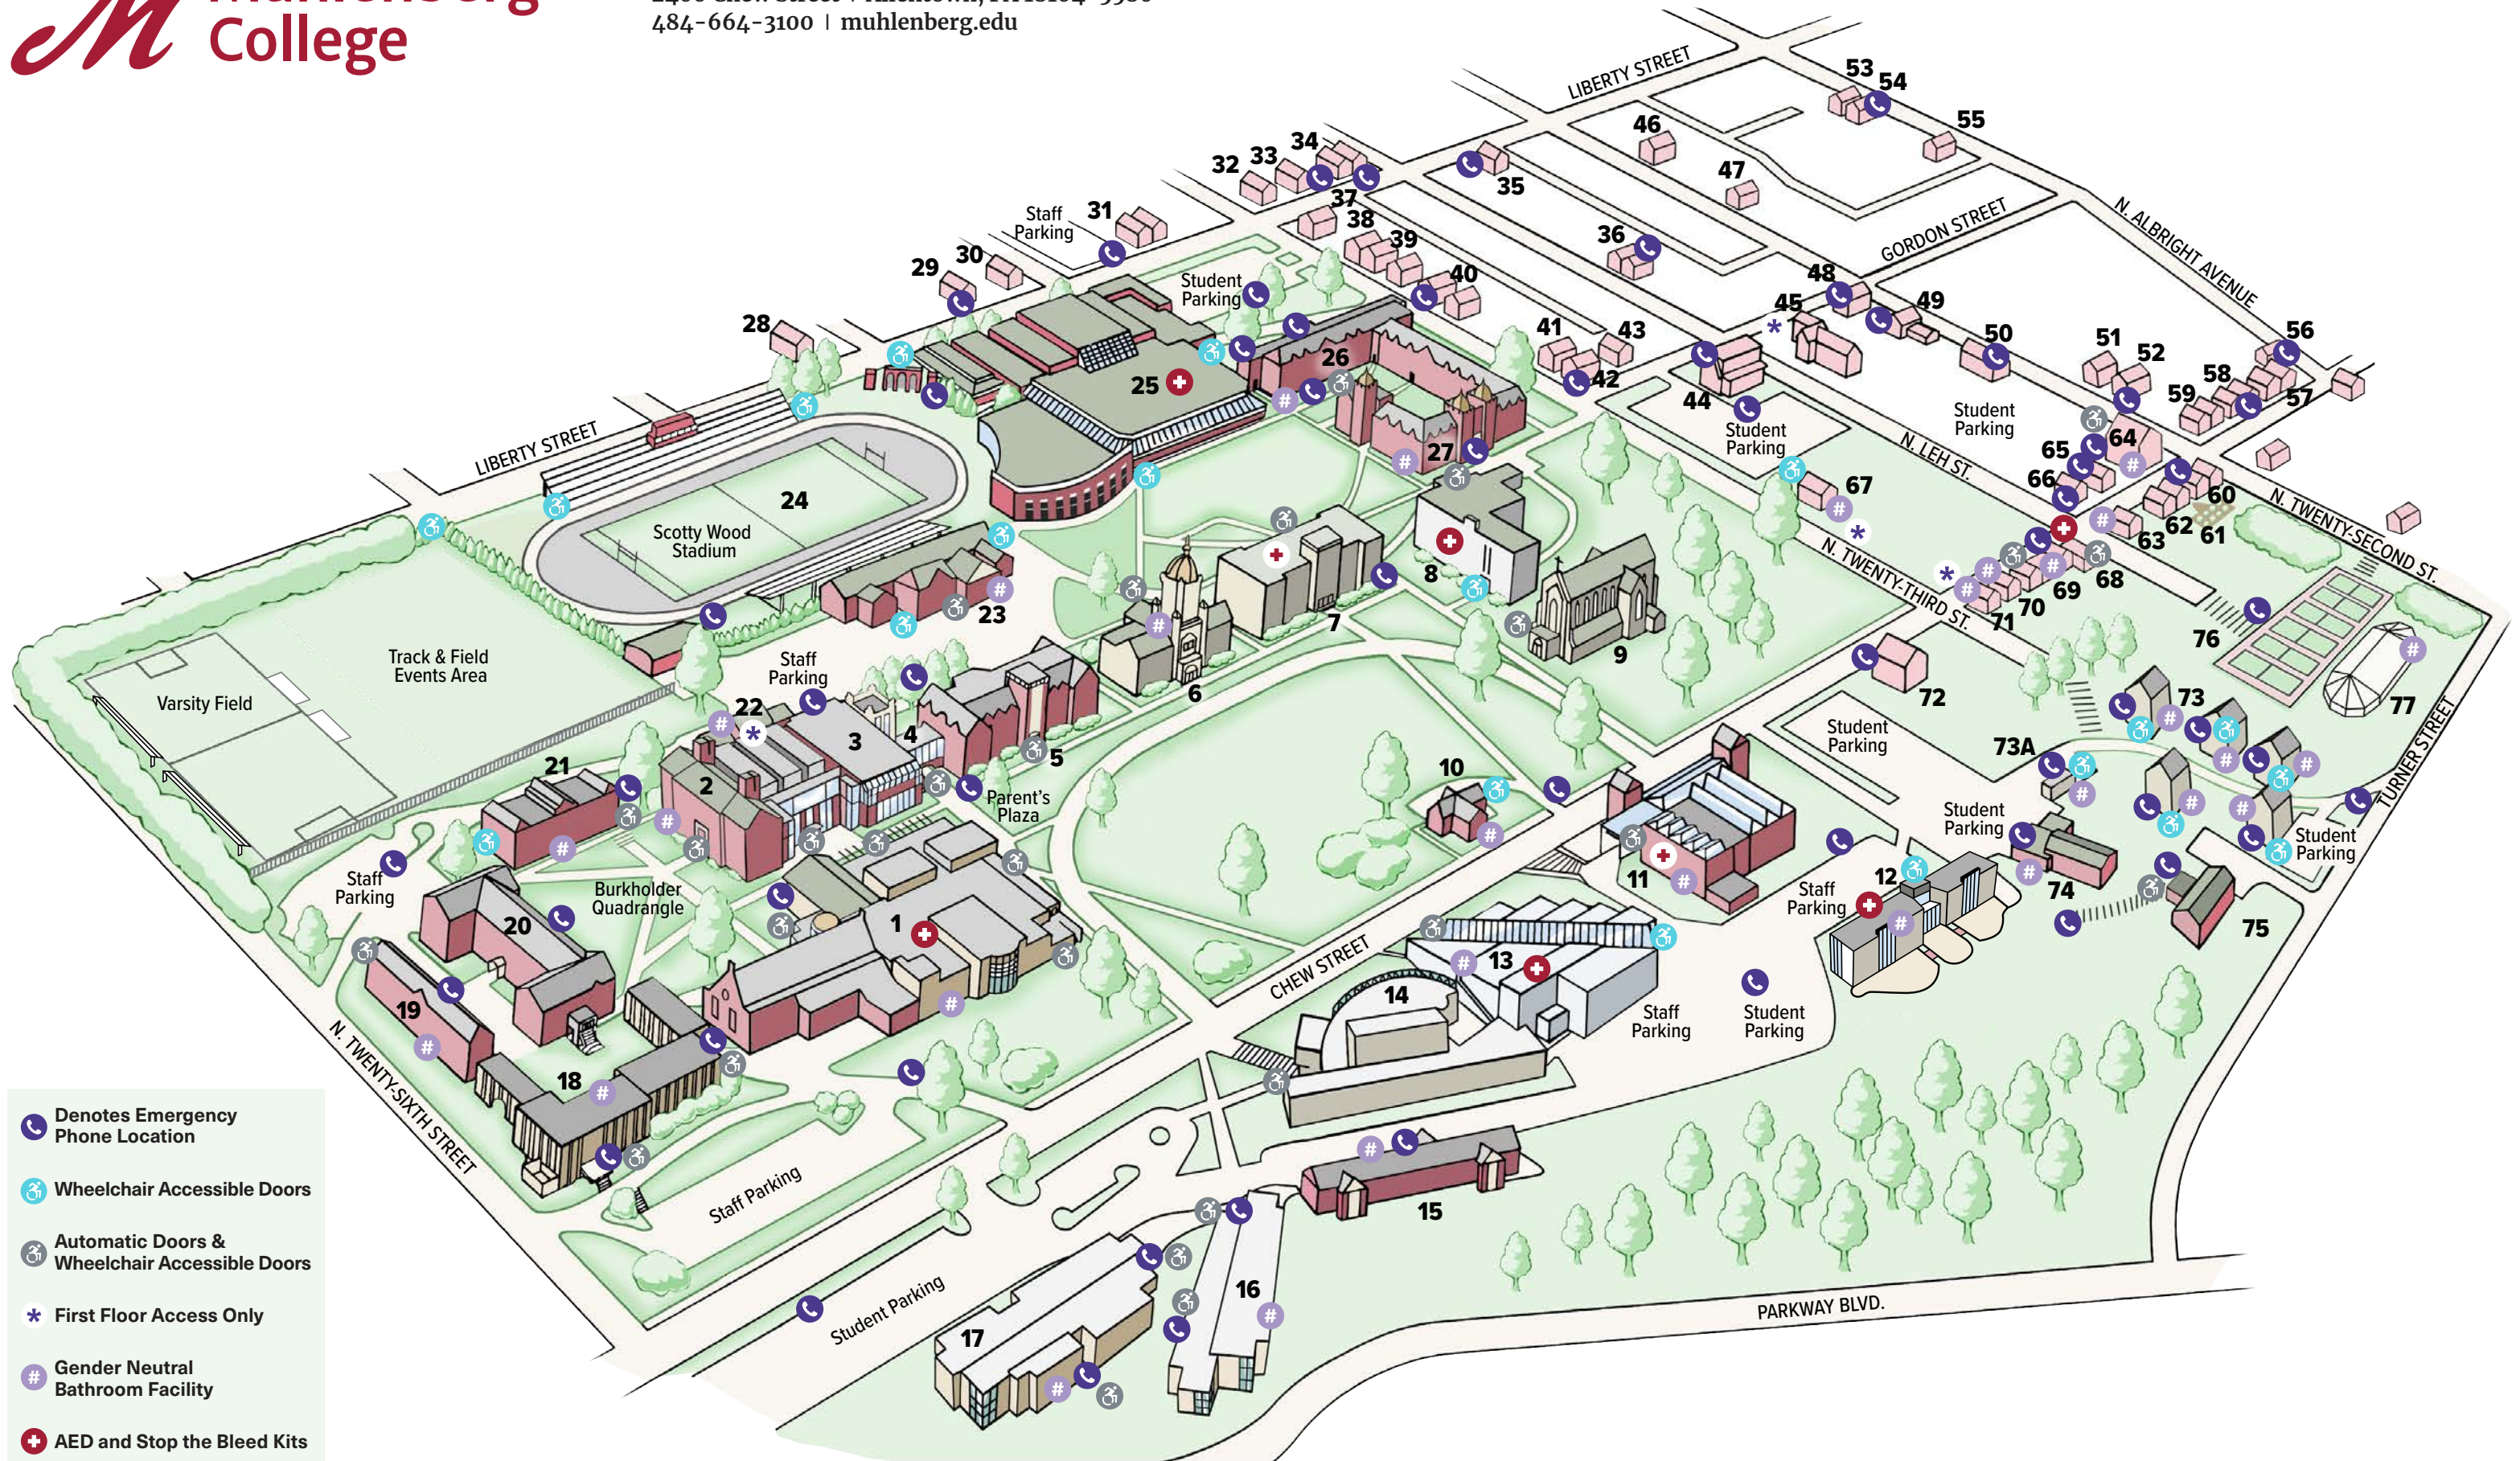

- 49 Phi Mu**  
(330 N. 22nd St.)
- 50 Delta Zeta**  
(320 N. 22nd St.)
- 51 M.I.L.E. House**  
(323 N. 22nd St.)
- 52 M.I.L.E. House**  
(319-321 N. 22nd St.)
- 53 M.I.L.E. House**  
(432 N. Albright Ave.)
- 54 M.I.L.E. House**  
(428 N. Albright Ave.)
- 55 M.I.L.E. House**  
(414 N. Albright Ave.)
- 56 Alpha Epsilon Pi**  
(318 N. Albright Ave.)
- 57 M.I.L.E. House**  
(2135-2137 Chew St.)
- 58 M.I.L.E. House**  
(2141-2143 Chew St.)
- 59 M.I.L.E. House**  
(2145-2147 Chew St.)

- 60 M.I.L.E. House**  
(2206-2208 Chew St.)
- 61 Community Garden**
- 62 M.I.L.E. House**  
(2214-2216 Chew St.)
- 63 Office of Communications #**  
(2222 Chew St.)
- 64 Residence Hall #**  
(2201 Chew St.)
- 65 Alpha Chi Omega (Millerheim House)**  
(2221 Chew St.)
- 66 Phi Sigma Sigma (Henrietta House)**  
(2223 Chew St.)
- 67 Hoffman House \* #**  
(325 N. 23rd St.)
- 68 Anthropology/Sociology**  
(2230 Chew St.)
- 69 Hillel: The Leffell Center for Jewish Student Life # +**  
(2238 Chew St.)

- 70 Global Education #**  
(2242 Chew St.)
- 71 Multicultural Center \* #**  
(2252 Chew St.)
- 72 Alpha Tau Omega**  
(2302 Chew St.)
- 73 The Village #**  
Student Residences  
(2251-2267 Turner St.)
- 73A The Village Laundry & Common Room #**  
(2304 Chew St.)
- 74 Hillside House #**  
Art
- 75 Rehearsal House**  
Music, Theatre and Dance  
Trexler Amphitheatre  
(2309 Turner St.)
- 76 Kern Field Courts**
- 77 Studio 22 #**

**Non-campus sites:**

- Cedar Creek Field, 4238 Walnut St. (baseball & softball)
- M.I.L.E. House, 2442 Tilghman St. 
- Everson House, 2601 Chew St.

-  Denotes Emergency Phone Location
-  Wheelchair Accessible Doors
-  Automatic Doors & Wheelchair Accessible Doors
-  First Floor Access Only
-  Gender Neutral Bathroom Facility
-  AED and Stop the Bleed Kits
-  AED only